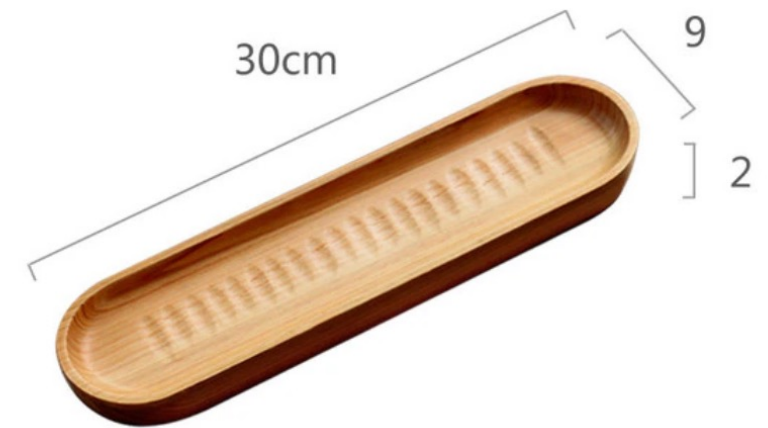

Set Asia

4

EcoDreamr © Copyright

5

Plates - Asia

Plates for Napkins

* 15cm ou 20cm

Sushi Plates